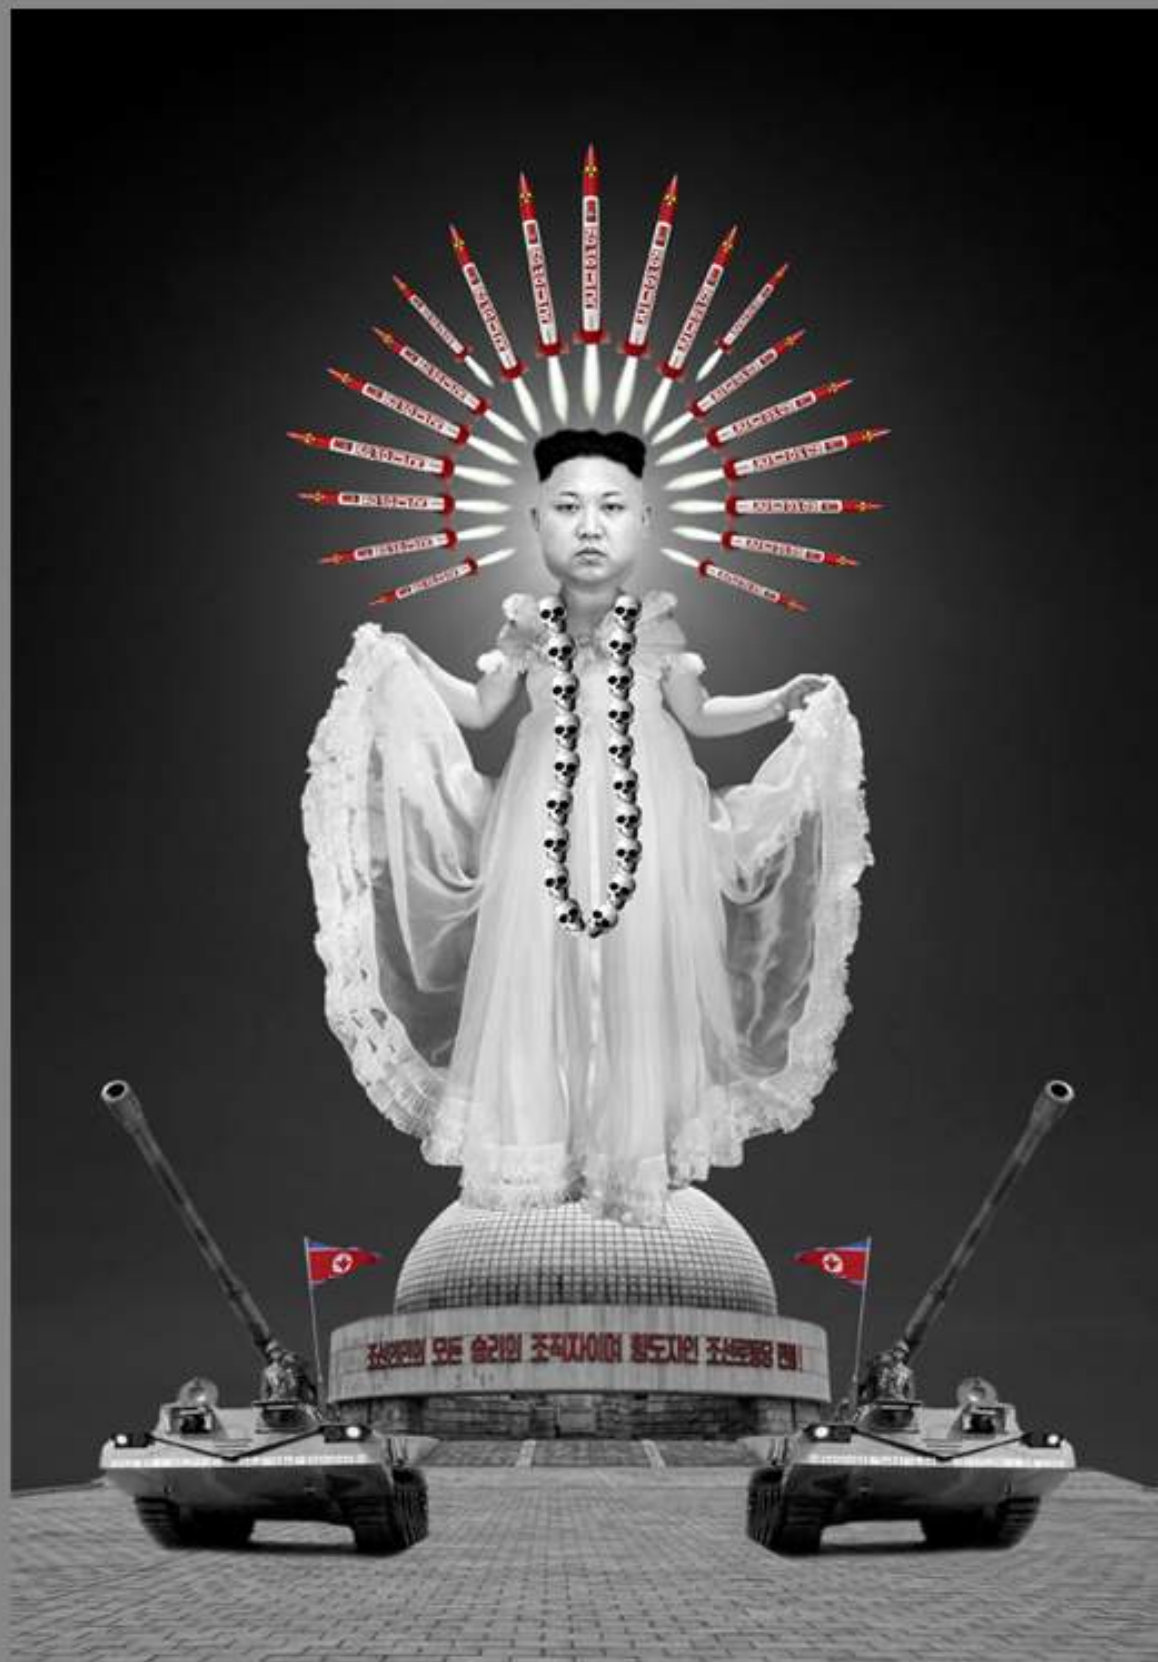

The McLoughlin Gallery San Francisco

MAX PAPESCHI

THE LEADER IS PRESENT

UNITED COLORS OF KIM

Leader is in the Air

9 VARIATIONS ON THE FACE OF A LEADER

THE LEADER IS PRESENT

You shall have no other Leaders before Me

welcometonorthkorea.org

For Love of Leader

CONCETTO SPAZIALE CON LEADER

A PERFECT LAEDER

KJU 001

GAZING BALL (LEADER)

NORTH PARK

KimTubbies